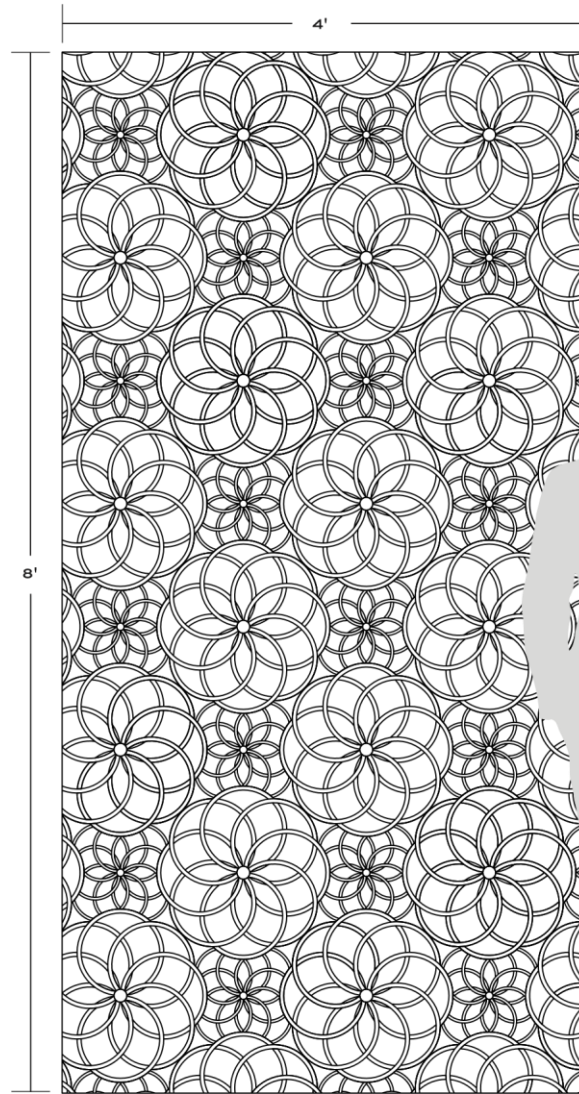

APPLICATIONS				
INTERIOR FLOOR	INTERIOR WALL	SHOWER WALL	SHOWER FLOOR	EXTERIOR FLOOR
Medium Traffic Commercial	All	Yes, including steam	Yes	No

VARIATION			
V1	V2	V3	V4
|-----|			

INSTALLATION/MAINTENANCE					
SETTING MATERIAL	GROUT	GROUT JOINT	MEMBRANE	CAULK	SEALER
Ardex X4 White¹	Ardex FG-C Microtec Unsanded²	As established on sheets	Mapei Mapelastix AquaDefense	Mapei Keracaulk Sanded	AquaMix Sealer's Choice Gold

MOSAIC