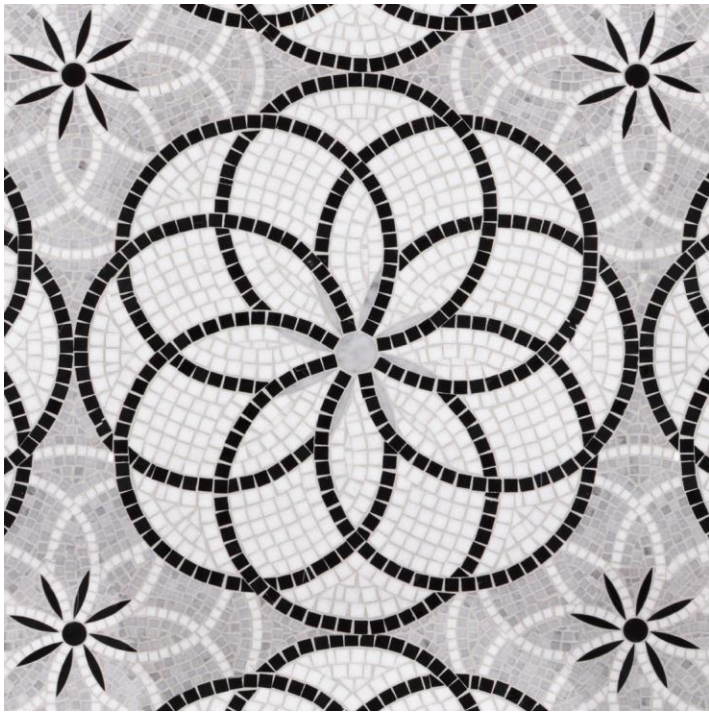

VILLA

Floral spirals float on a soft grey background in a bold pattern crafted from three contrasting Italian marbles. Intricate details common in centuries-old Romanesque cathedrals find new life in Villa, a classic tesserae mosaic presented in a modern palette.

VILLA

Black & White Polished - Bianco Carrara, Thassos & Nero Marquina

APPLICATIONS				
INTERIOR FLOOR	INTERIOR WALL	SHOWER WALL	SHOWER FLOOR	EXTERIOR FLOOR
Medium Traffic Commercial	All	Yes, including steam	Yes	No

VARIATION			
V1	V2	V3	V4

INSTALLATION/MAINTENANCE					
SETTING MATERIAL	GROUT	GROUT JOINT	MEMBRANE	CAULK	SEALER
Ardex X4 White ¹	Ardex FG-C Microtec Unsanded ²	As established on sheets	Mapei Mapelastix AquaDefense	Mapei Keracaulk Sanded	AquaMix Sealer's Choice Gold