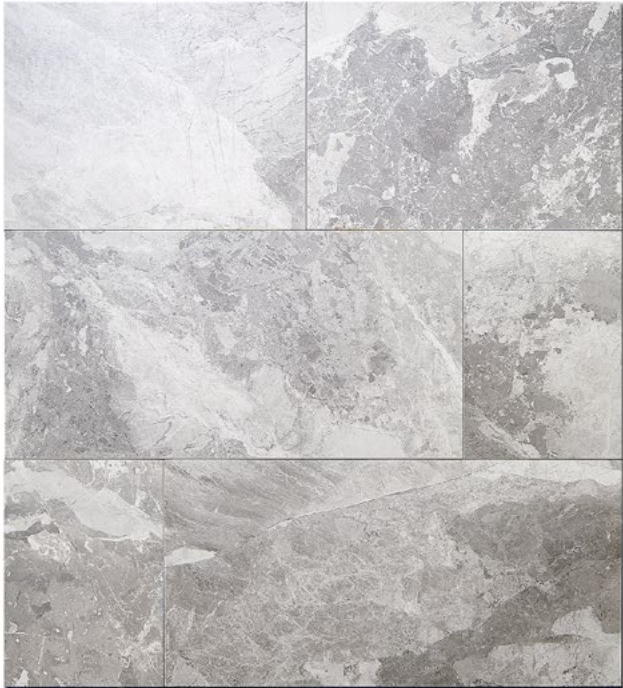

Greige

Calacatta

Palisandro

Bernini

Statuario

COLOR BODY Color Body Porcelain

5 COMMERCIAL FROST RESISTANT!

S.C.O.F
.75/.80
wet/dry

D.C.O.F
.60

R9

V3 Moderate

Recommended Joint: **MINIMUM 2mm (± 3/32")** for ALL RECTIFIED tiles!

6" - 8" offset RECOMMENDED

1/2 offset NOT Recommended

Greige

Calacatta