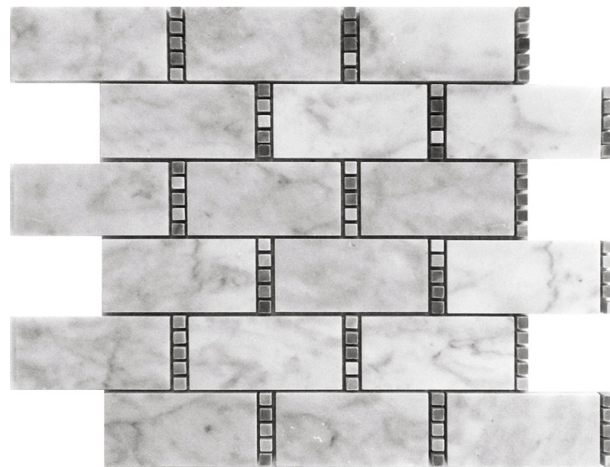

Creative Tile, Authorized Mir Mosaic Distributor
7030 N Harrison Ave, Fresno, CA 93650
Phone: +1 559 436 8453
www.mycreativetile.com
E-mail: info@mycreativetile.com

DC METRO COLLECTION

Product Name:	ARLINGTON
Product Code:	DC-R01
Material:	Bianco Carrara/ Bardiglio Nuvolato
Surface:	
Sheet Size:	11.7x13"
Thickness:	3/8"
Sheet Coverage Area:	1.06 sq.ft
Chip Size:	
Quantity in a box:	5 sheets/ctn
Sq.ft/box:	5.28 sq.ft
Lead Time:	Stocked