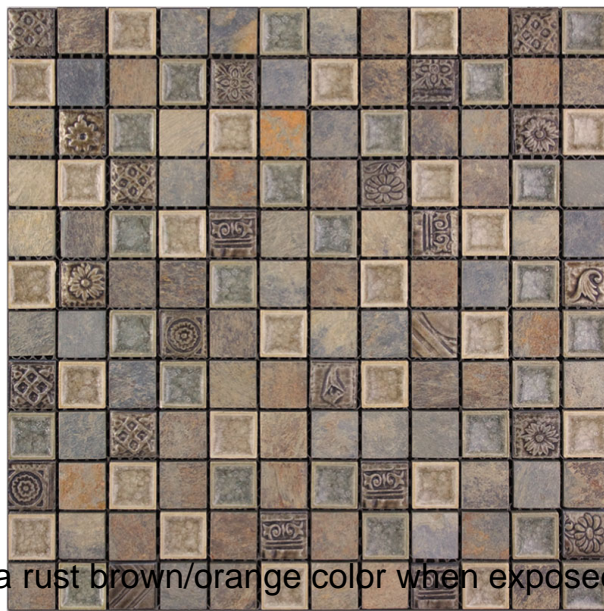

Creative Tile, Authorized Mir Mosaic Distributor
7030 N Harrison Ave, Fresno, CA 93650
Phone: +1 559 436 8453
www.mycreativetile.com
E-mail: info@mycreativetile.com

INKA COLLECTION

Product Name:	BLEND CYPRESS
Product Code:	BDA-2305
Material:	resin, stone, ceramics
Surface:	
Sheet Size:	11.7x11.7"
Thickness:	
Sheet Coverage Area:	0.95 sq.ft
Chip Size:	1x1*5/16"
Quantity in a box:	5 sheets/ctn
Sq.ft/box:	4.75 sq.ft
Lead Time:	Stocked

Slate can transfer a rust brown/orange color when exposed to moisture