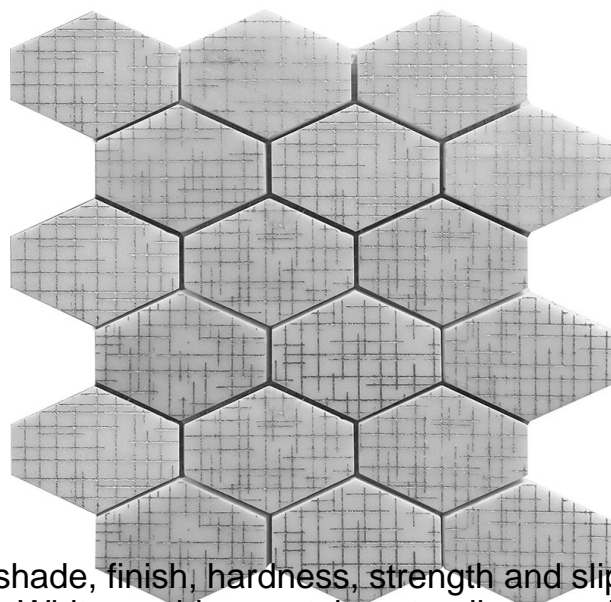

Creative Tile, Authorized Mir Mosaic Distributor
7030 N Harrison Ave, Fresno, CA 93650
Phone: +1 559 436 8453
www.mycreativetile.com
E-mail: info@mycreativetile.com

ARTISTIC COLLECTION

Product Name:	HEX 3
Product Code:	HEX-3
Material:	stone
Surface:	
Sheet Size:	11.6"x12.6"
Thickness:	3/8"
Sheet Coverage Area:	1.02 sq.ft
Chip Size:	3.8"x2.8"
Quantity in a box:	5 sheets/box
Sq.ft/box:	5.08 sq.ft
Lead Time:	Stocked

Variation in color, shade, finish, hardness, strength and slip resistance is inherent in Natural stone products. White marbles contain naturally occurring deposits of iron which may lead to discoloration of marble and turning it yellow-rust or grey if used in wet areas. This a natural characteristics of the stone and that is why it cannot be considered as a defect