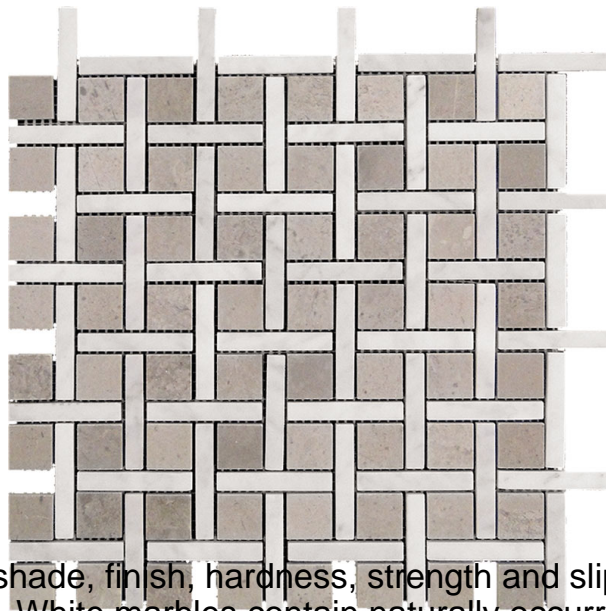

Creative Tile, Authorized Mir Mosaic Distributor
7030 N Harrison Ave, Fresno, CA 93650
Phone: +1 559 436 8453
www.mycreativetile.com
E-mail: info@mycreativetile.com

MARBELLA COLLECTION

Product Name:	MALAGA
Product Code:	KB-B02
Material:	Bianco Carrara / Eastern Beige
Surface:	
Sheet Size:	12x12"
Thickness:	3/8"
Sheet Coverage Area:	1.00 sq.ft
Chip Size:	
Quantity in a box:	5 sheets/ctn
Sq.ft/box:	5 sq.ft
Lead Time:	Stocked

Variation in color, shade, finish, hardness, strength and slip resistance is inherent in Natural stone products. White marbles contain naturally occurring deposits of iron which may lead to discoloration of marble and turning it yellow-rust or grey if used in wet areas. This a natural characteristics of the stone and that is why it cannot be considered as a defect