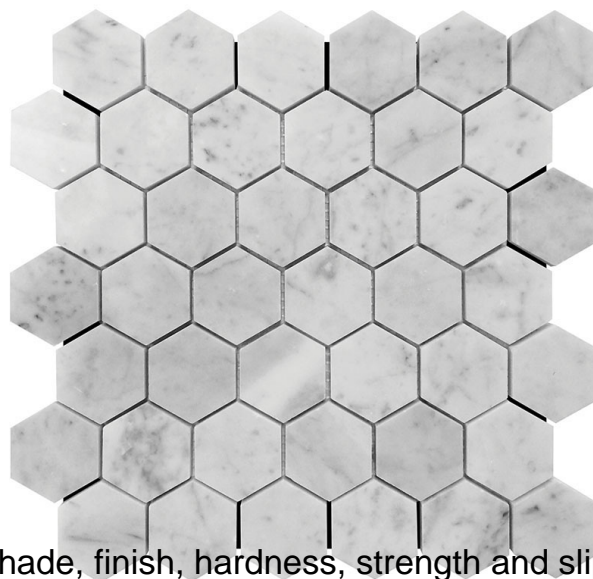

## MARBELLA COLLECTION

<b>Product Name:</b>	Carrarra Hex 2x2 honed
<b>Product Code:</b>	KB-G03H
<b>Material:</b>	Bianco Carrara
<b>Surface:</b>	
<b>Sheet Size:</b>	11.8x11.8"
<b>Thickness:</b>	3/8"
<b>Sheet Coverage Area:</b>	0.97 sq.ft
<b>Chip Size:</b>	1x1
<b>Quantity in a box:</b>	5 sheets/ctn
<b>Sq.ft/box:</b>	4.83 sq.ft
<b>Lead Time:</b>	Stocked

Variation in color, shade, finish, hardness, strength and slip resistance is inherent in Natural stone products. White marbles contain naturally occurring deposits of iron which may lead to discoloration of marble and turning it yellow-rust or grey if used in wet areas. This a natural characteristics of the stone and that is why it cannot be considered as a defect