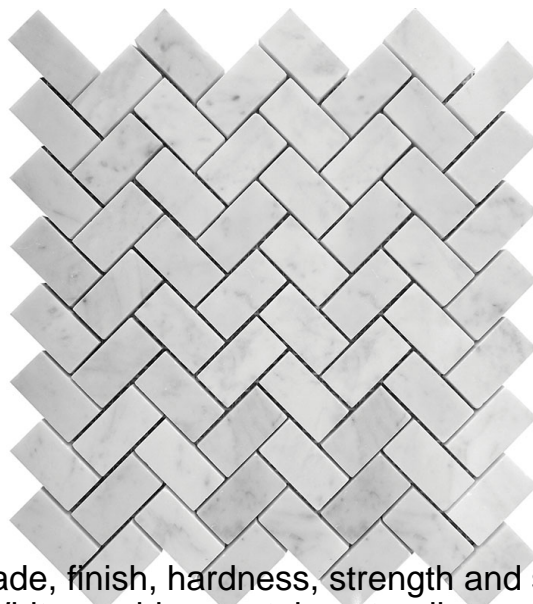

Creative Tile, Authorized Mir Mosaic Distributor
7030 N Harrison Ave, Fresno, CA 93650
Phone: +1 559 436 8453
www.mycreativetile.com
E-mail: info@mycreativetile.com

MARBELLA COLLECTION

POLISHED

Product Name:	CARRARA 1X2" HERRINGBONE
Product Code:	KB-H04P
Material:	Bianco Carrara
Surface:	
Sheet Size:	11.8x11.8"
Thickness:	3/8"
Sheet Coverage Area:	0.97 sq.ft
Chip Size:	
Quantity in a box:	5 sheets/ctn
Sq.ft/box:	4.83 sq.ft
Lead Time:	Stocked

Variation in color, shade, finish, hardness, strength and slip resistance is inherent in Natural stone products. White marbles contain naturally occurring deposits of iron which may lead to discoloration of marble and turning it yellow-rust or grey if used in wet areas. This a natural characteristics of the stone and that is why it cannot be considered as a defect