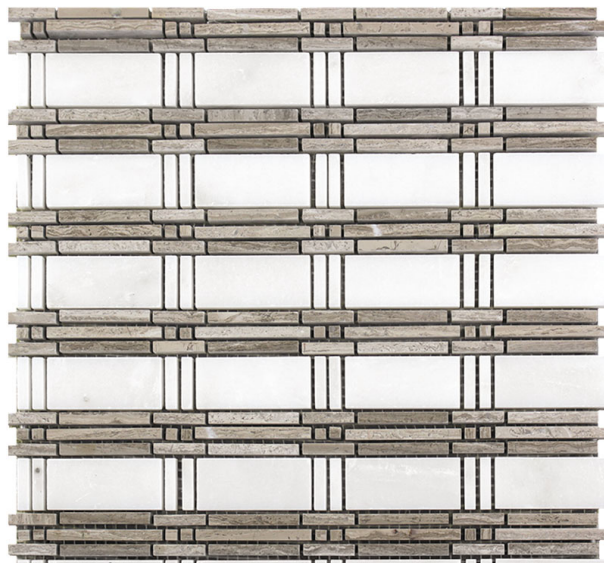

Creative Tile, Authorized Mir Mosaic Distributor
7030 N Harrison Ave, Fresno, CA 93650
Phone: +1 559 436 8453
www.mycreativetile.com
E-mail: info@mycreativetile.com

MARBELLA COLLECTION

Product Name:	SEVILLE
Product Code:	KB-P31
Material:	Eastern White / Wooden Gray
Surface:	
Sheet Size:	12x12"
Thickness:	3/8"
Sheet Coverage Area:	1.00 sq.ft
Chip Size:	
Quantity in a box:	5 sheets/ctn
Sq.ft/box:	5 sq.ft
Lead Time:	Stocked

Variation in color, shade, finish, hardness, strength and slip resistance is inherent in Natural stone products. White marbles contain naturally occurring deposits of iron which may lead to discoloration of marble and turning it yellow-rust or grey if used in wet areas. This a natural characteristics of the stone and that is why it cannot be considered as a defect