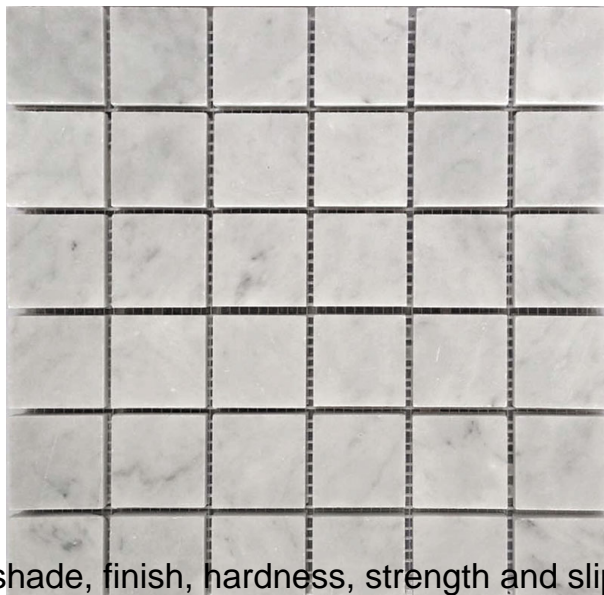

## MARBELLA COLLECTION

<b>Product Name:</b>	Carrarra 2x2 honed
<b>Product Code:</b>	KB-S04H
<b>Material:</b>	Bianco Carrara
<b>Surface:</b>	
<b>Sheet Size:</b>	12x12"
<b>Thickness:</b>	3/8"
<b>Sheet Coverage Area:</b>	1.00 sq.ft
<b>Chip Size:</b>	2x2"
<b>Quantity in a box:</b>	5 sheets/ctn
<b>Sq.ft/box:</b>	5 sq.ft
<b>Lead Time:</b>	Stocked