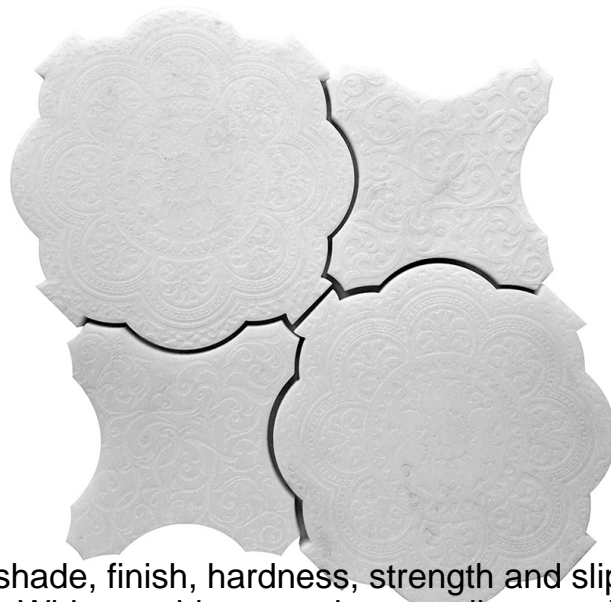

Creative Tile, Authorized Mir Mosaic Distributor
7030 N Harrison Ave, Fresno, CA 93650
Phone: +1 559 436 8453
www.mycreativetile.com
E-mail: info@mycreativetile.com

PANTHEON COLLECTION

Product Name:	PANTHEON FLOREALE WHITE
Product Code:	PFL WHITE
Material:	stone
Surface:	
Sheet Size:	9.6"x9.6"
Thickness:	3/8"
Sheet Coverage Area:	0.64 sq.ft
Chip Size:	
Quantity in a box:	5 sheets/box
Sq.ft/box:	3.2 sq.ft
Lead Time:	Stocked

Variation in color, shade, finish, hardness, strength and slip resistance is inherent in Natural stone products. White marbles contain naturally occurring deposits of iron which may lead to discoloration of marble and turning it yellow-rust or grey if used in wet areas. This a natural characteristics of the stone and that is why it cannot be considered as a defect