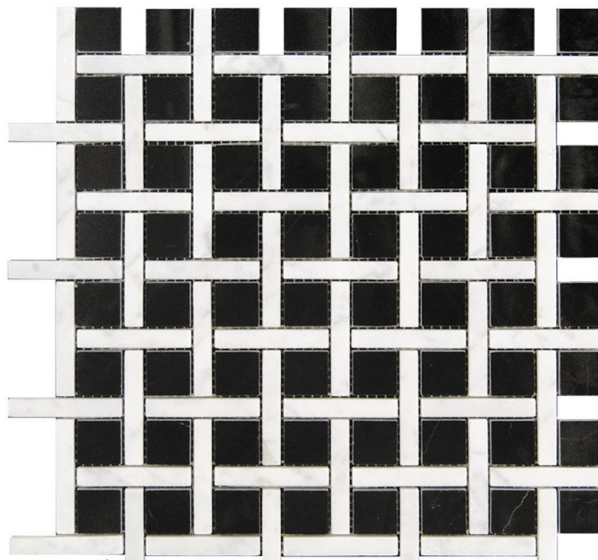

Creative Tile, Authorized Mir Mosaic Distributor
7030 N Harrison Ave, Fresno, CA 93650
Phone: +1 559 436 8453
www.mycreativetile.com
E-mail: info@mycreativetile.com

TUXEDO PARK COLLECTION

Product Name:	MALAGA NERO
Product Code:	TX-B01P (KB-B01)
Material:	Eastern Black / Eastern White
Surface:	
Sheet Size:	12x12"
Thickness:	3/8"
Sheet Coverage Area:	1.00 sq.ft
Chip Size:	
Quantity in a box:	5 sheets/box
Sq.ft/box:	5 sq.ft
Lead Time:	Stocked

Variation in color, shade, finish, hardness, strength and slip resistance is inherent in Natural stone products. White marbles contain naturally occurring deposits of iron which may lead to discoloration of marble and turning it yellow-rust or grey if used in wet areas. This a natural characteristics of the stone and that is why it cannot be considered as a defect