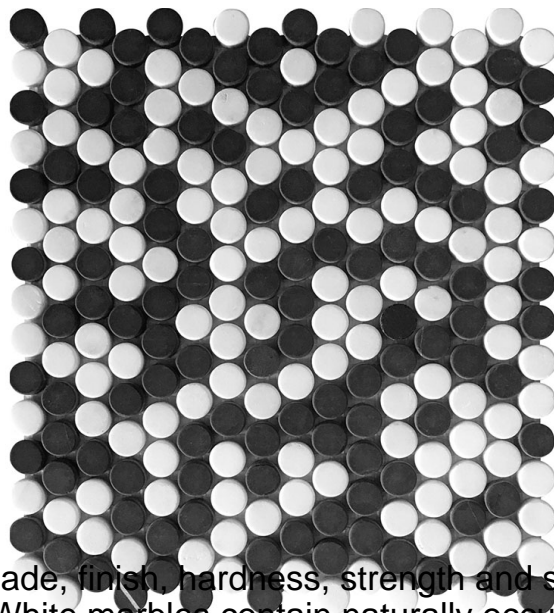

Creative Tile, Authorized Mir Mosaic Distributor
7030 N Harrison Ave, Fresno, CA 93650
Phone: +1 559 436 8453
www.mycreativetile.com
E-mail: info@mycreativetile.com

TUXEDO PARK COLLECTION

Product Name:	BIANCO-NERO PENNY
Product Code:	TX-P09T
Material:	Eastern Black / Eastern White
Surface:	
Sheet Size:	11.3x12.3"
Thickness:	3/8"
Sheet Coverage Area:	0.97 sq.ft
Chip Size:	
Quantity in a box:	5 sheets/box
Sq.ft/box:	4.83 sq.ft
Lead Time:	Stocked

Variation in color, shade, finish, hardness, strength and slip resistance is inherent in Natural stone products. White marbles contain naturally occurring deposits of iron which may lead to discoloration of marble and turning it yellow-rust or grey if used in wet areas. This a natural characteristics of the stone and that is why it cannot be considered as a defect