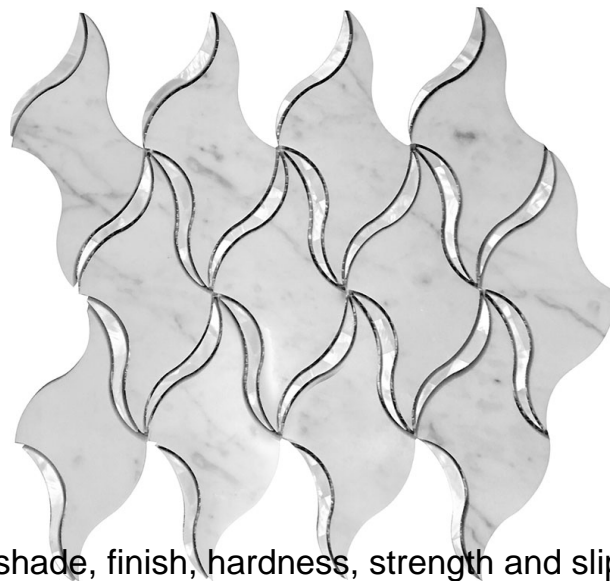

Creative Tile, Authorized Mir Mosaic Distributor
7030 N Harrison Ave, Fresno, CA 93650
Phone: +1 559 436 8453
www.mycreativetile.com
E-mail: info@mycreativetile.com

WATERJET COLLECTION

Product Name:	COASTAL RIBBON
Product Code:	CST-03
Material:	Carrara White, shell
Surface:	
Sheet Size:	10.2x12.5"
Thickness:	5/16"
Sheet Coverage Area:	0.89 sq.ft
Chip Size:	
Quantity in a box:	5 sheets/box
Sq.ft/box:	4.43 sq.ft
Lead Time:	Stocked

Variation in color, shade, finish, hardness, strength and slip resistance is inherent in Natural stone products. White marbles contain naturally occurring deposits of iron which may lead to discoloration of marble and turning it yellow-rust or grey if used in wet areas. This a natural characteristics of the stone and that is why it cannot be considered as a defect